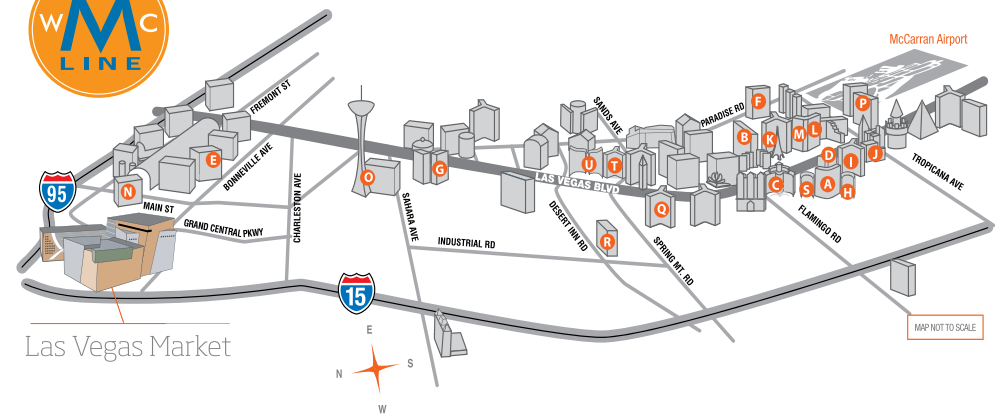

CART SERVICE TO VALET

Continuous Service Between
World Market Center Las Vegas
Buildings & Pavilions

Monday, 1/30	7:30 am - 6:00 pm
Tuesday, 1/31	7:30 am - 6:00 pm
Wednesday, 2/1	7:30 am - 6:00 pm
Thursday, 2/2	7:30 am - 6:00 pm

AIRPORT SERVICE

From World Market Center Las Vegas
To McCarran Airport
Every 30 Minutes

Tuesday, 1/31	Noon - 6:00 pm
Wednesday, 2/1	Noon - 6:00 pm
Thursday, 2/2	Noon - 6:00 pm
Friday, 2/3	Noon - 5:00 pm

Schedule may vary due to traffic & weather conditions.

HOTEL	ROUTE	BOARDING POINT	KEY
Aria	6	Tour Bus Area	A
Bally's Las Vegas	7	Flamingo Road Entrance	B
Bellagio	5	Tour Bus Area	C
Cosmopolitan	5	Tour Bus Area	D
Golden Nugget	1	Carson Tower Entrance	E
Hard Rock Hotel	7	Front Entrance	F
Hilton Grand Vac. Suites on Strip	2	Front Entrance, Outer Drive	G
Mandarin Oriental	6	At Aria, Tour Bus Area	H
Monte Carlo	6	Tour Bus Area	I
New York New York	8	North Entrance	J
Paris Las Vegas	7	At Bally's Las Vegas, Flamingo Road Entrance	K
PH Towers Westgate	7	At Planet Hollywood, Tour Bus Area	L
Planet Hollywood	7	Tour Bus Area	M
Plaza	1	At Golden Nugget, Carson Tower Entrance	N
Stratosphere	2	Tour Bus Area	O
The NEW Tropicana Las Vegas	8	Front Entrance	P
Treasure Island	4	Tour Bus Area	Q
Trump International	4	Curbside on Fashion Show Drive	R
Vdara	6	At Aria, Tour Bus Area	S
Venetian	3	Sands Tour Bus Area	T
Wynn Las Vegas	3	South Gate Entrance	U